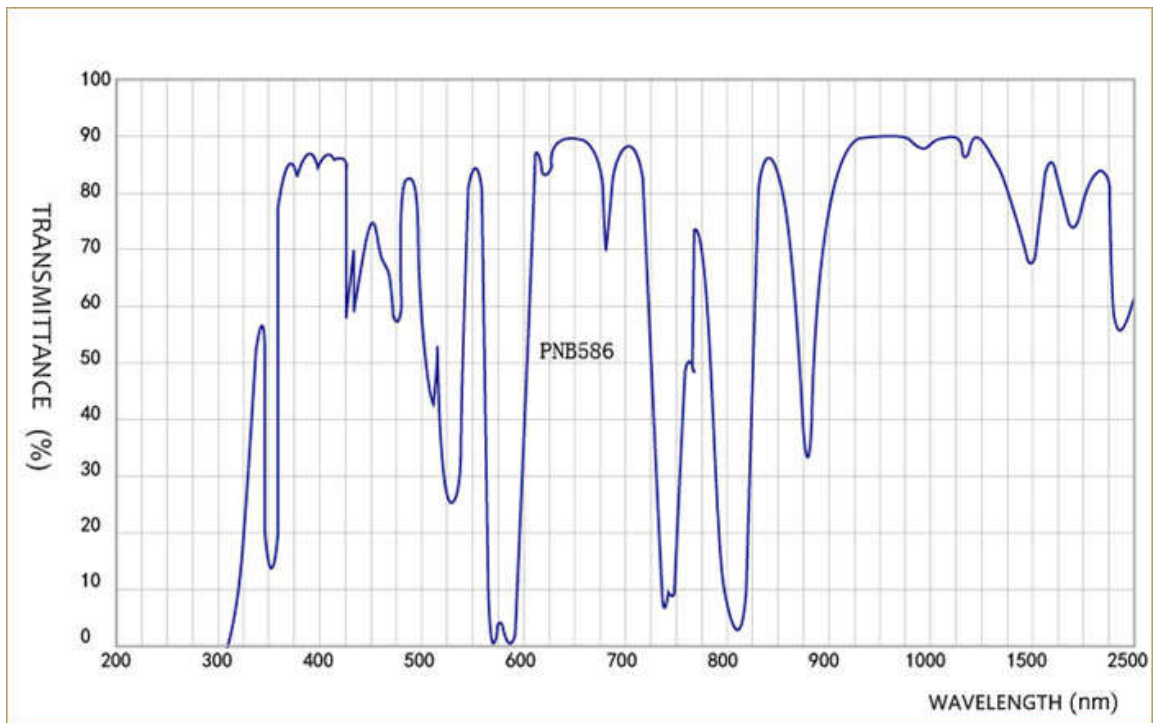

List Of Colored Glass