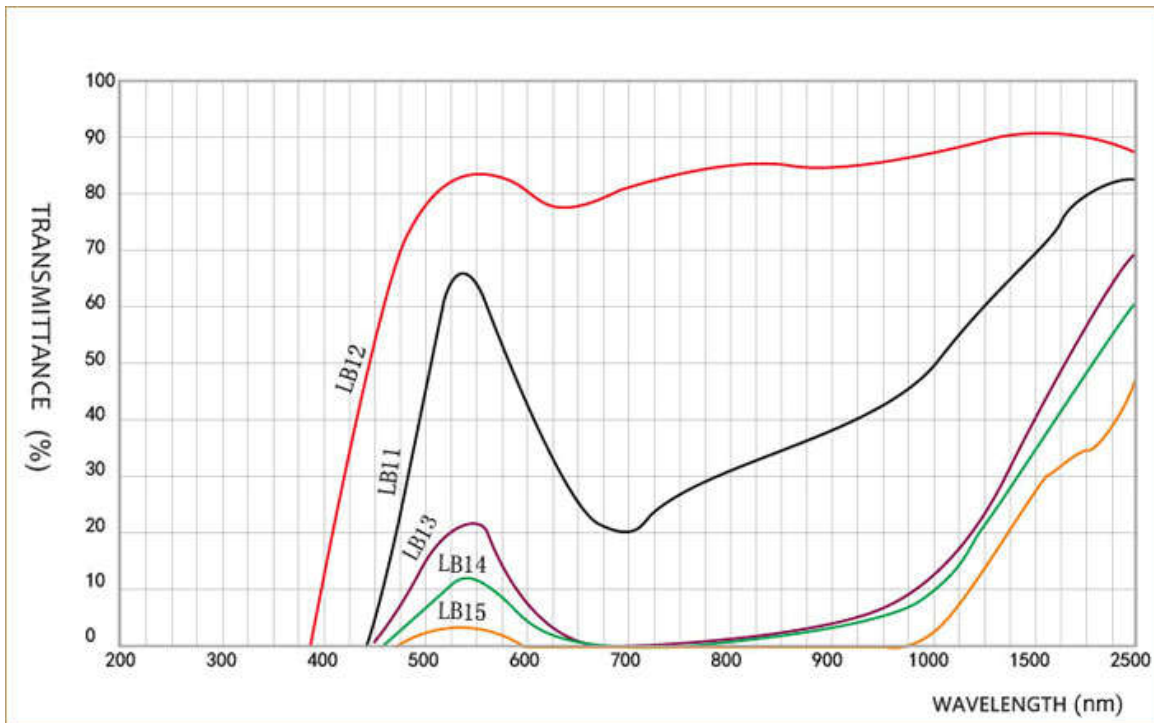

List Of Colored Glass