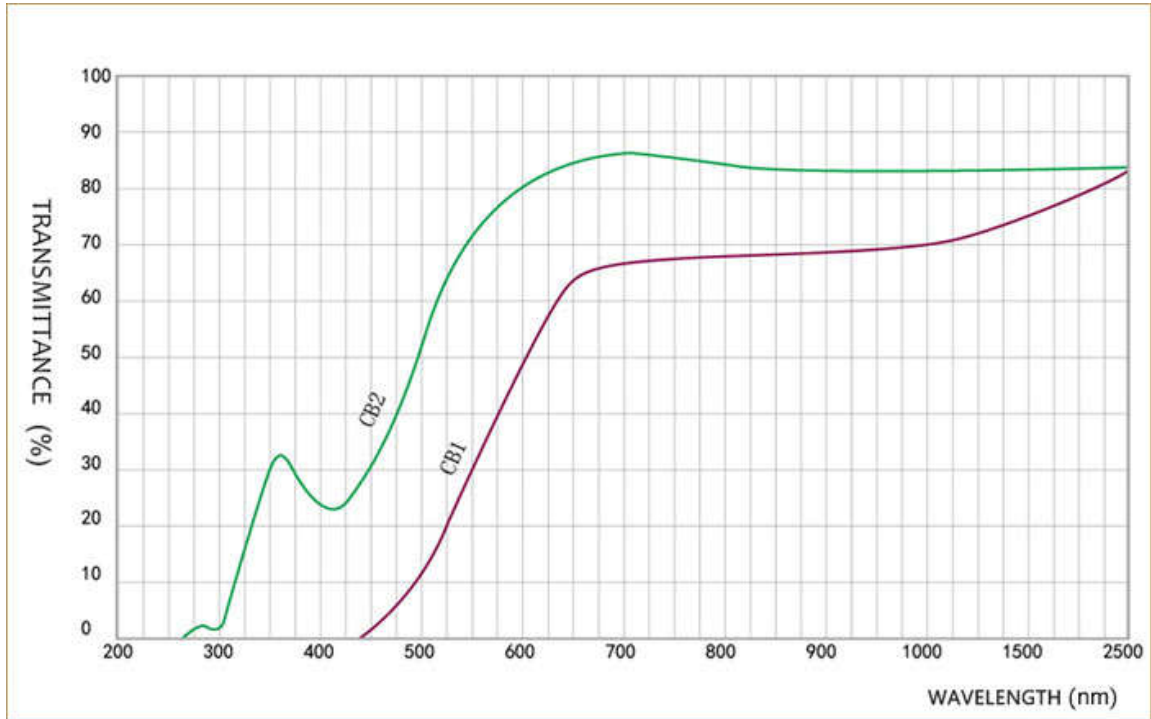

List Of Colored Glass