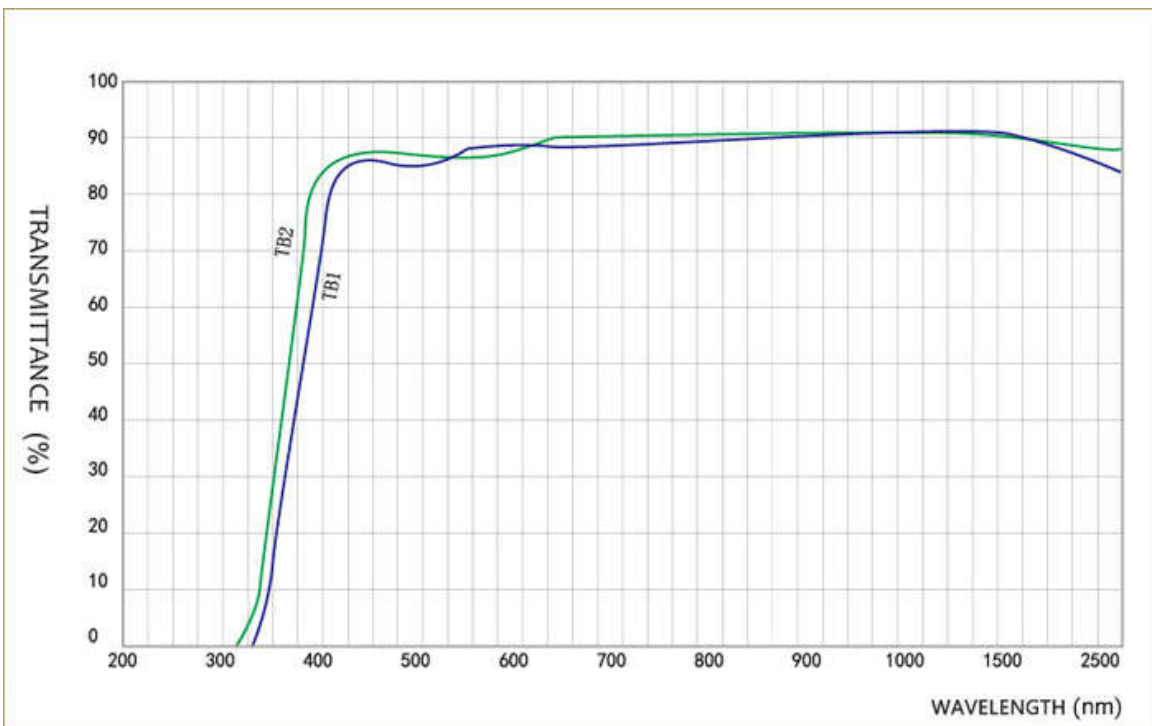

List Of Colored Glass