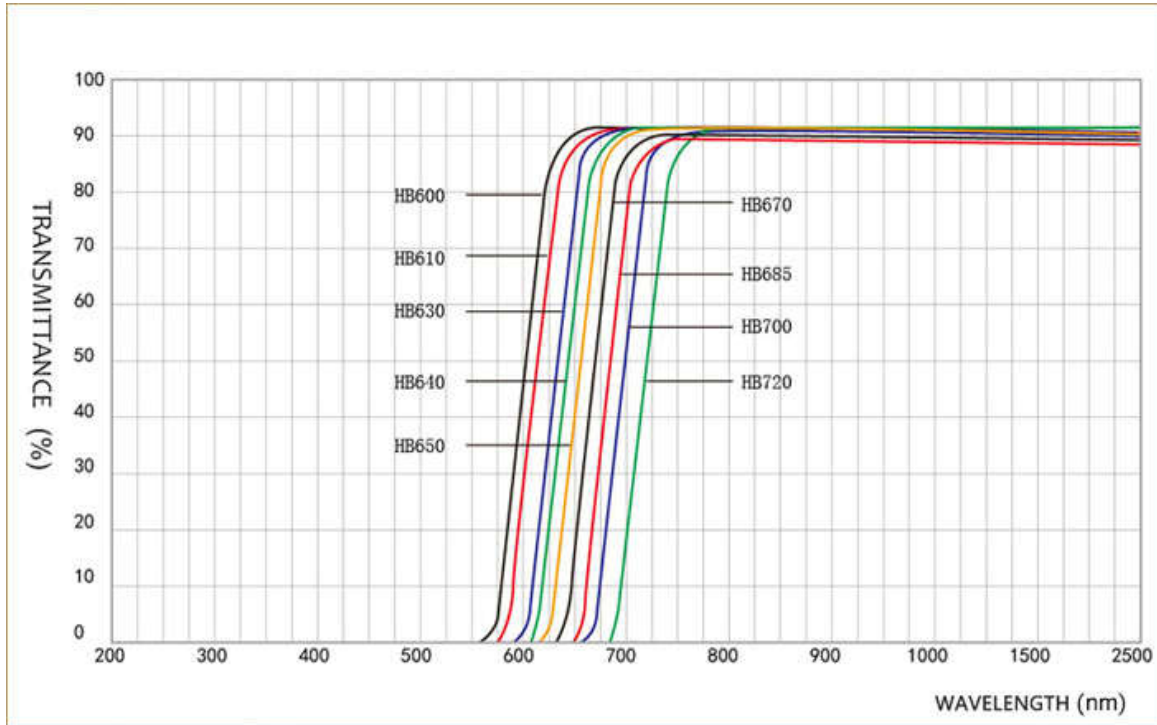

List Of Colored Glass

Type	Thickness (mm)	365(mm)	500(mm)	600(mm)	700(mm)	800(mm)	900(mm)	1000(mm)
SG4100	4	84.93	71.49	49.92	34.32	5.86	0.41	0.06

3. Transmittance

List Of Colored Glass

List Of Colored Glass