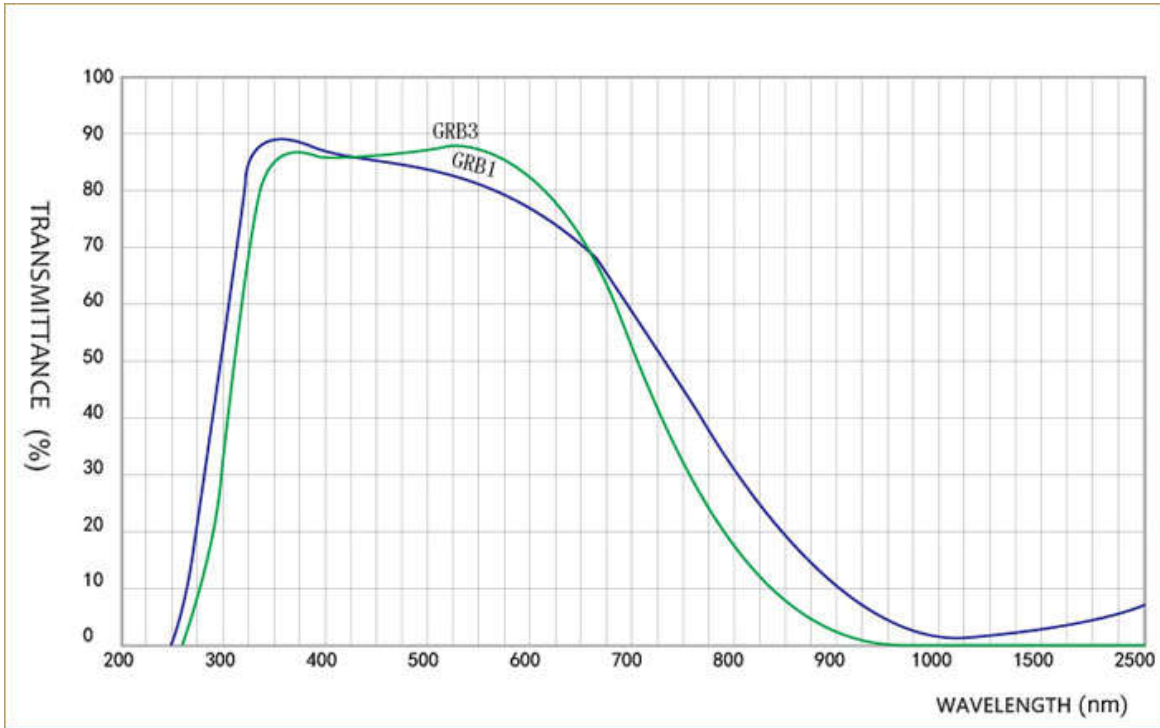

List Of Colored Glass