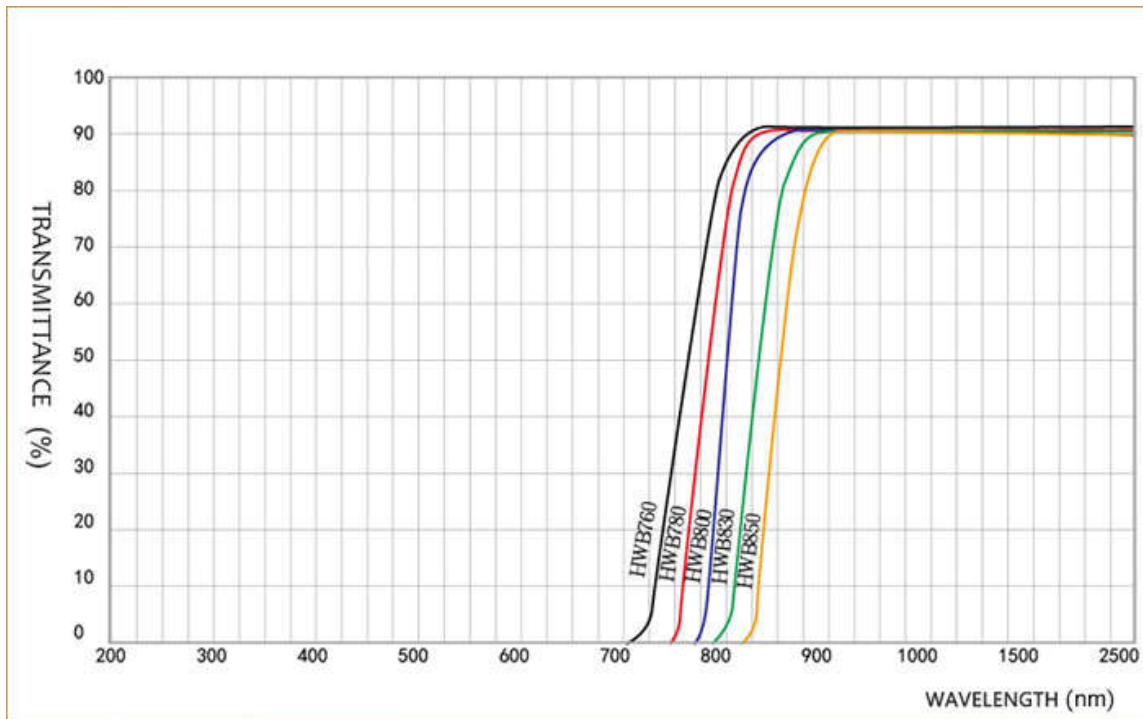

List Of Colored Glass

Type	Thickness (mm)	365(mm)	500(mm)	600(mm)	700(mm)	800(mm)	900(mm)	1000(mm)
SG4100	4	84.93	71.49	49.92	34.32	5.86	0.41	0.06

3. Transmittance

List Of Colored Glass

List Of Colored Glass