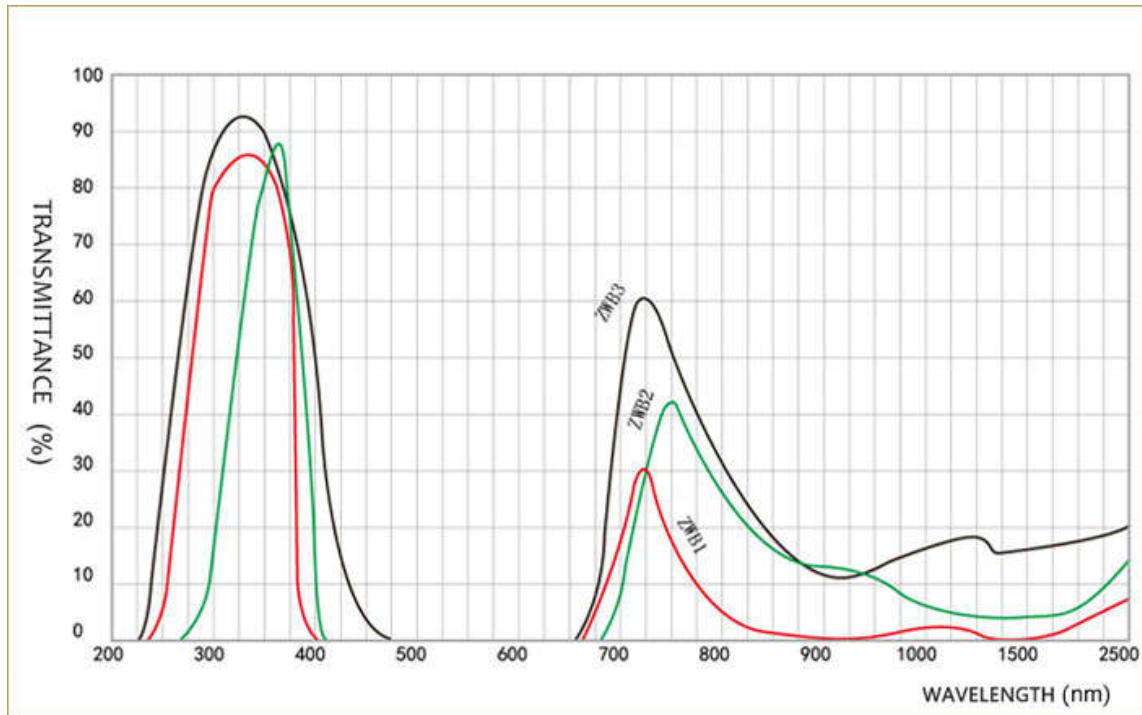

List Of Colored Glass