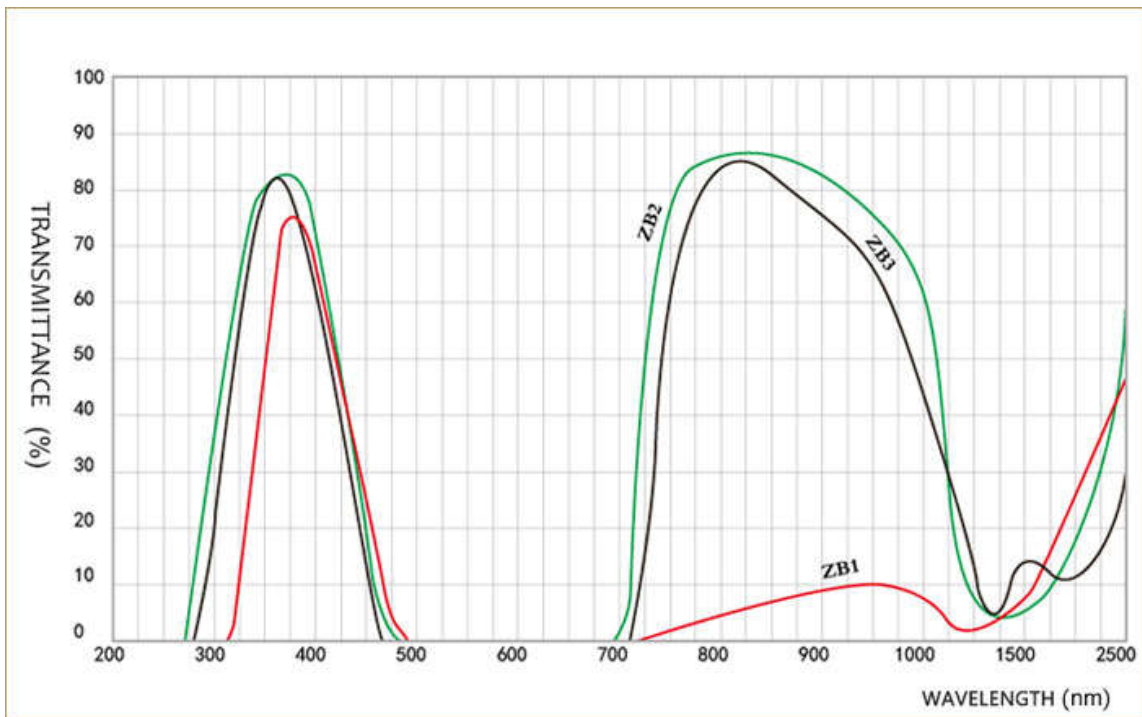

List Of Colored Glass