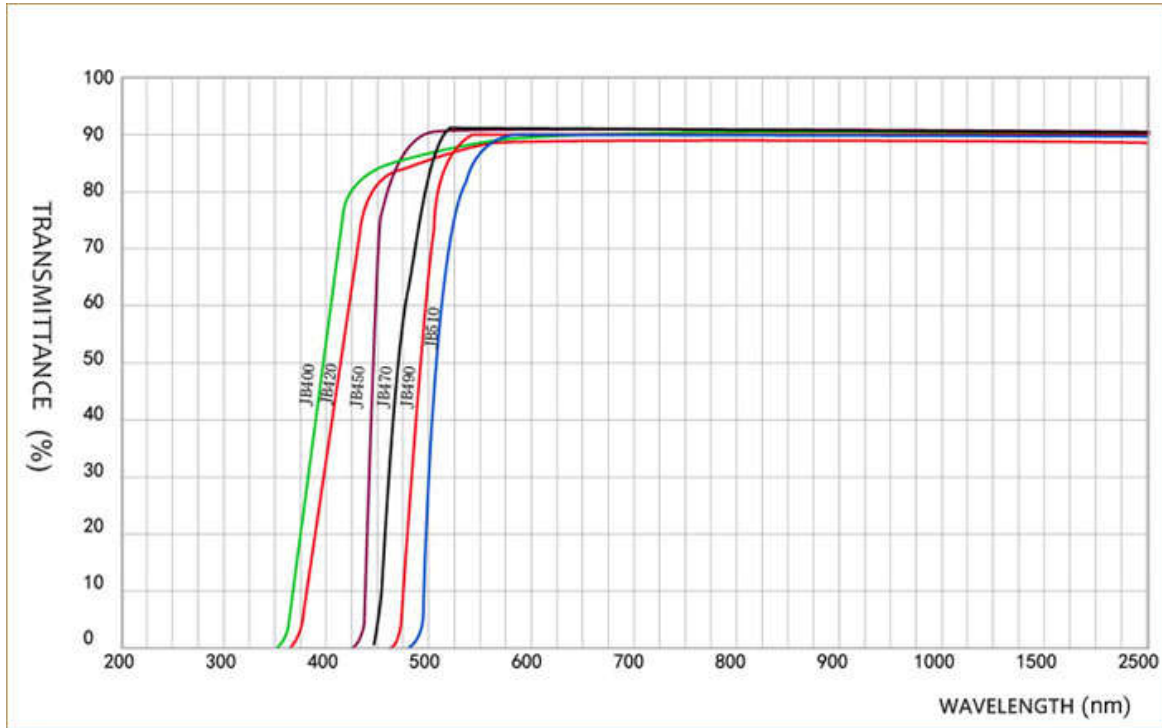

List Of Colored Glass

Type	Thickness (mm)	365(mm)	500(mm)	600(mm)	700(mm)	800(mm)	900(mm)	1000(mm)
SG4100	4	84.93	71.49	49.92	34.32	5.86	0.41	0.06

3. Transmittance

List Of Colored Glass

List Of Colored Glass