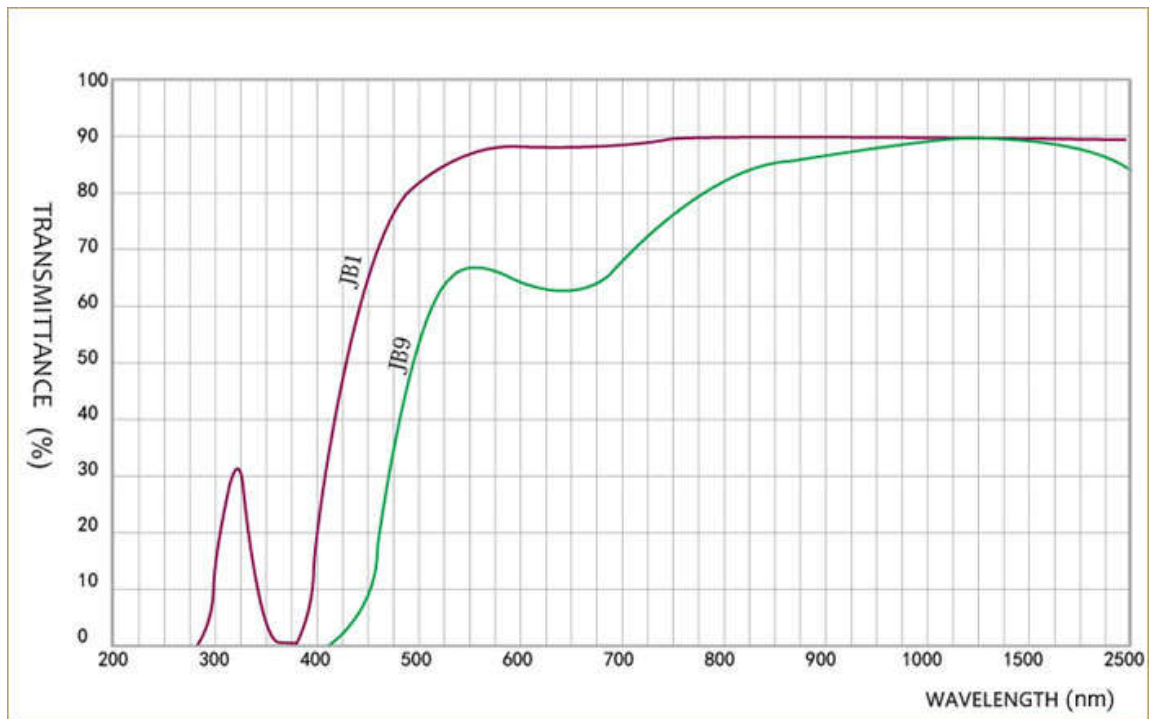

List Of Colored Glass