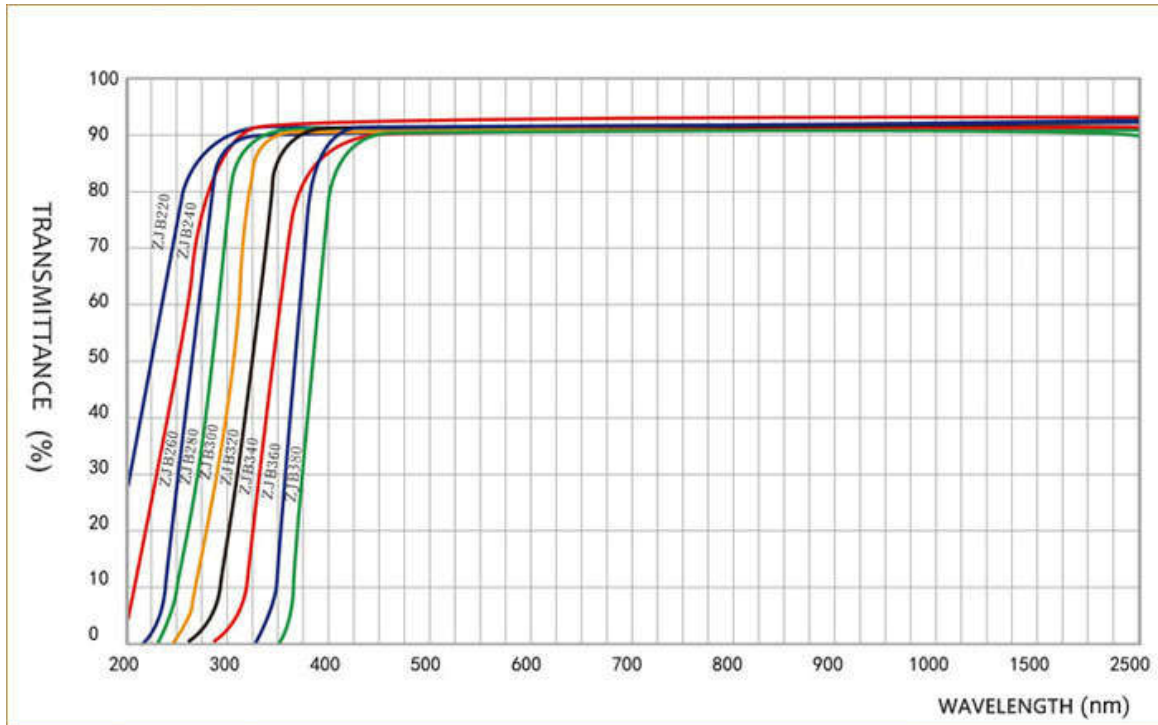

List Of Colored Glass

Type	Thickness (mm)	365(mm)	500(mm)	600(mm)	700(mm)	800(mm)	900(mm)	1000(mm)
SG4100	4	84.93	71.49	49.92	34.32	5.86	0.41	0.06

3. Transmittance

*****