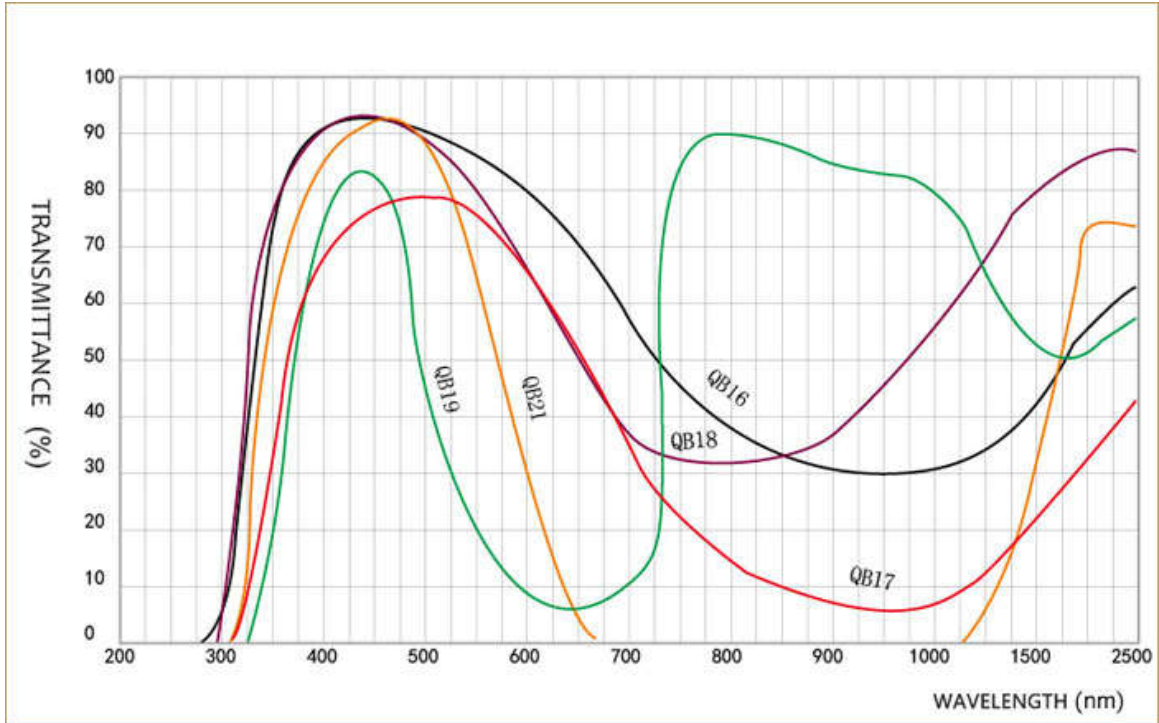

List Of Colored Glass