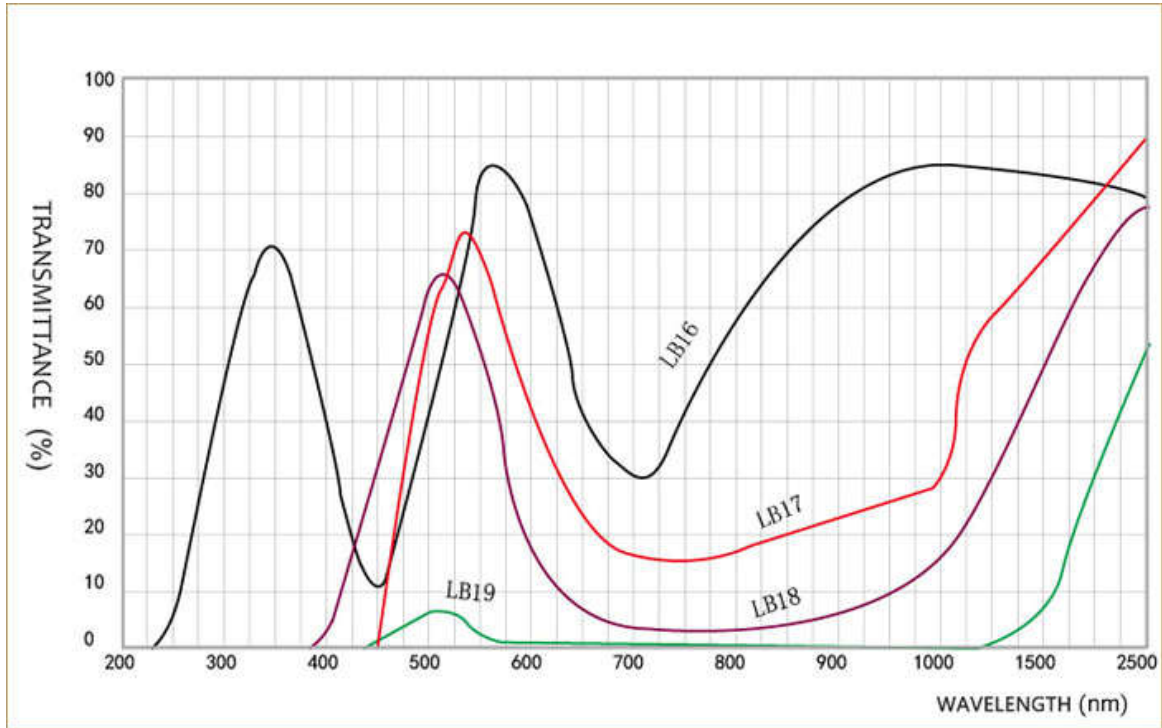

List Of Colored Glass