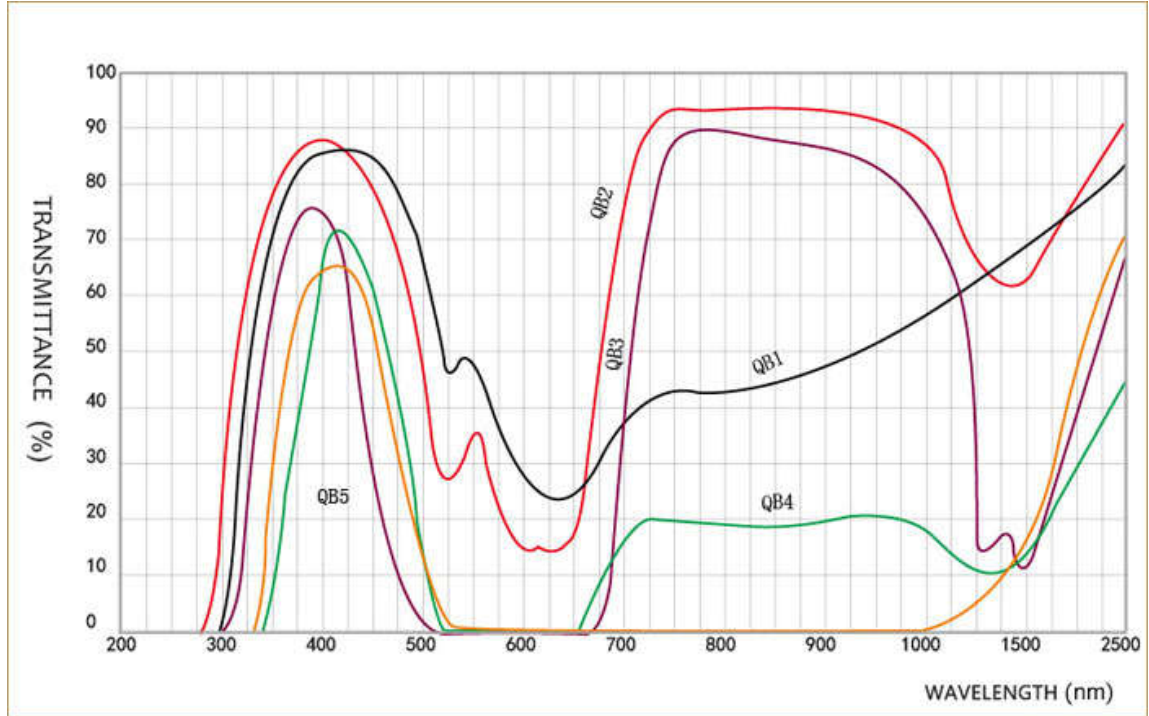

List Of Colored Glass