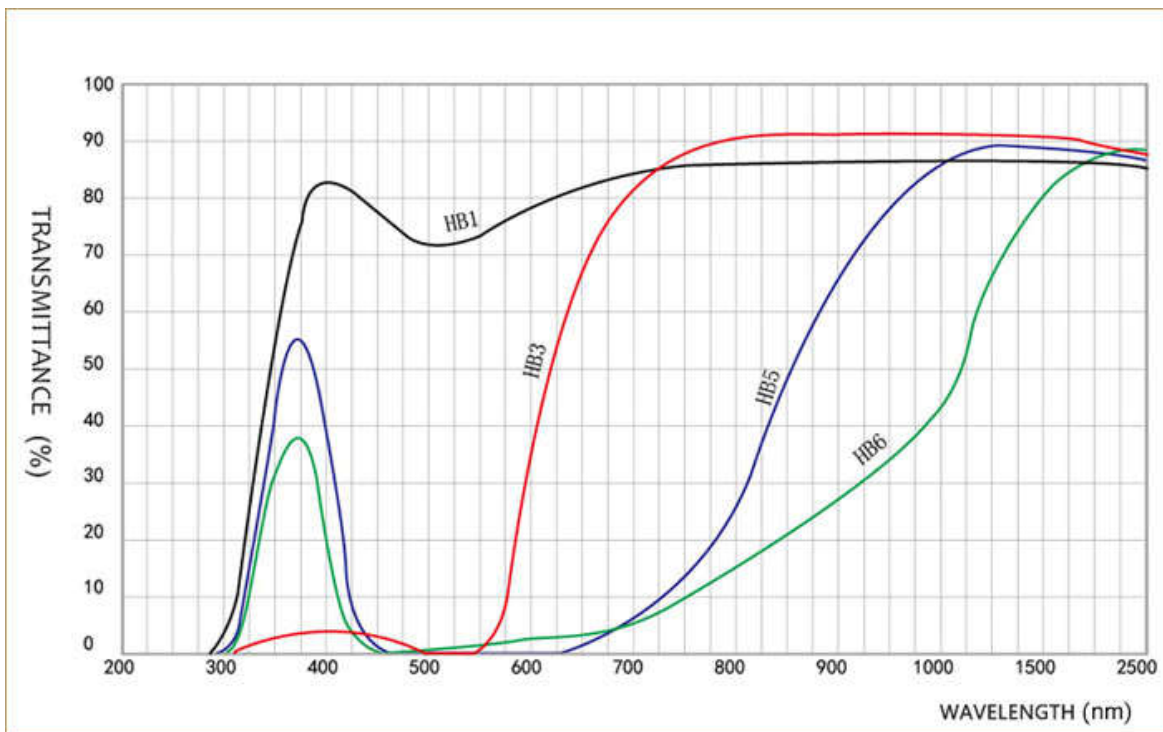

List Of Colored Glass