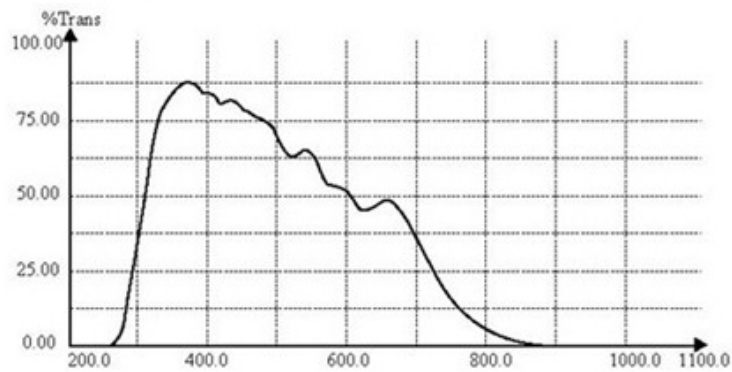

List Of Colored Glass

Type	Thickness (mm)	365(mm)	500(mm)	600(mm)	700(mm)	800(mm)	900(mm)	1000(mm)
SG4100	4	84.93	71.49	49.92	34.32	5.86	0.41	0.06

3. Transmittance