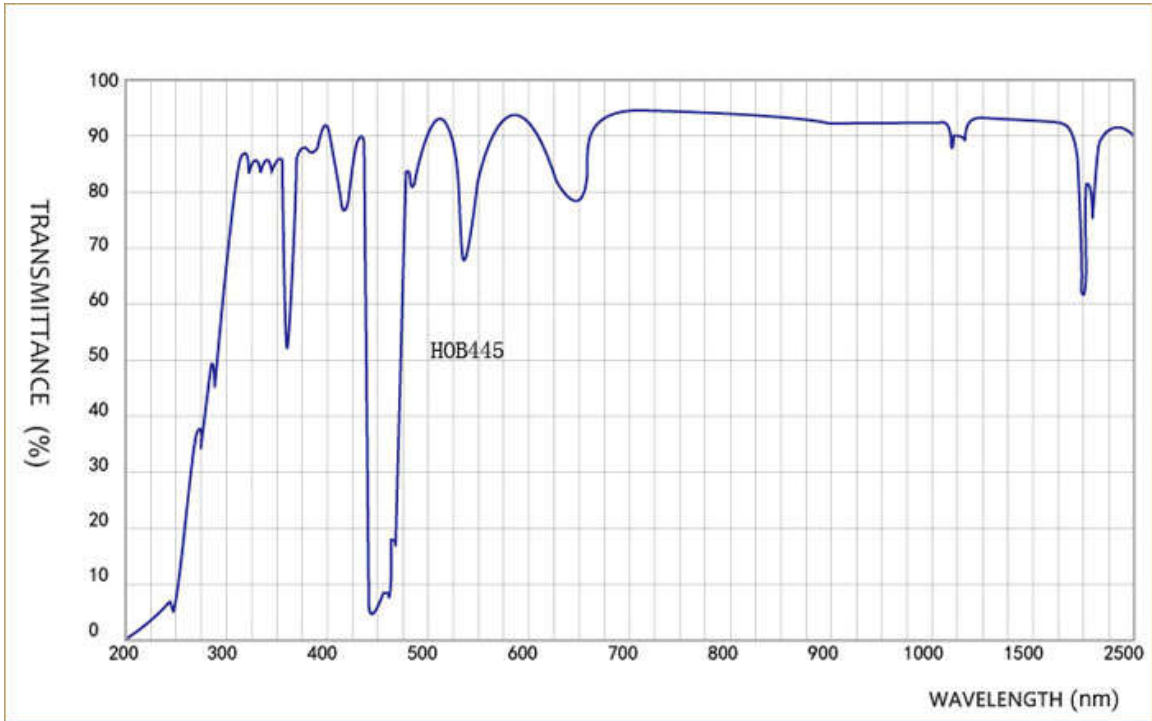

List Of Colored Glass