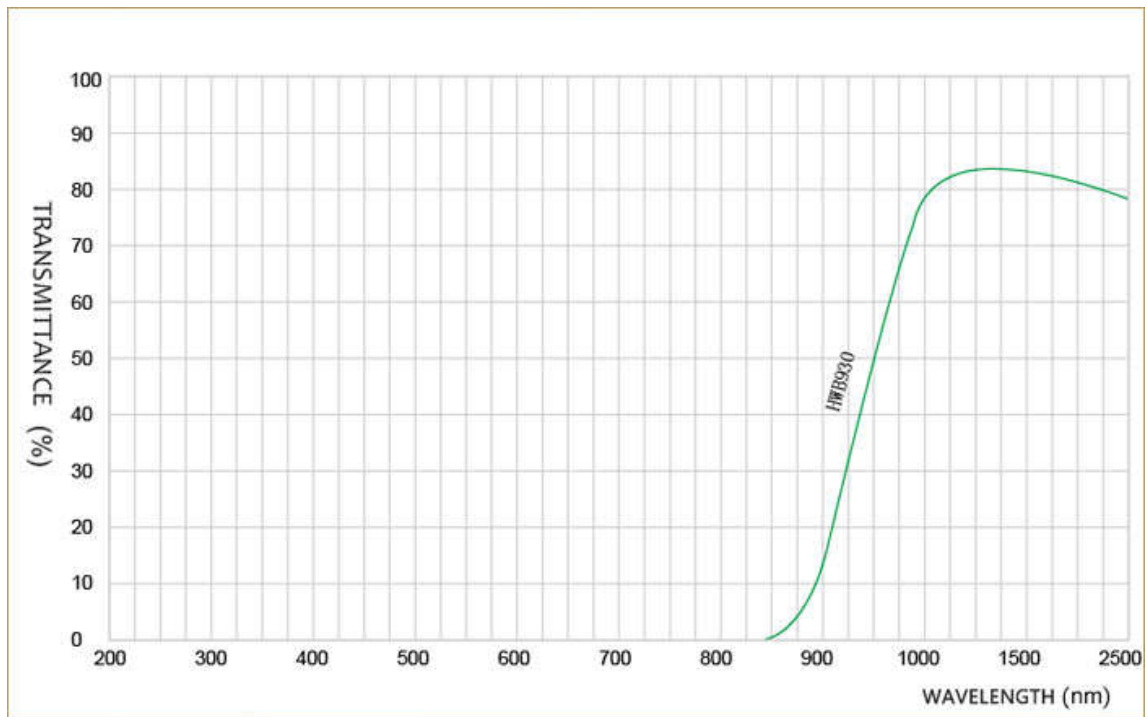

List Of Colored Glass