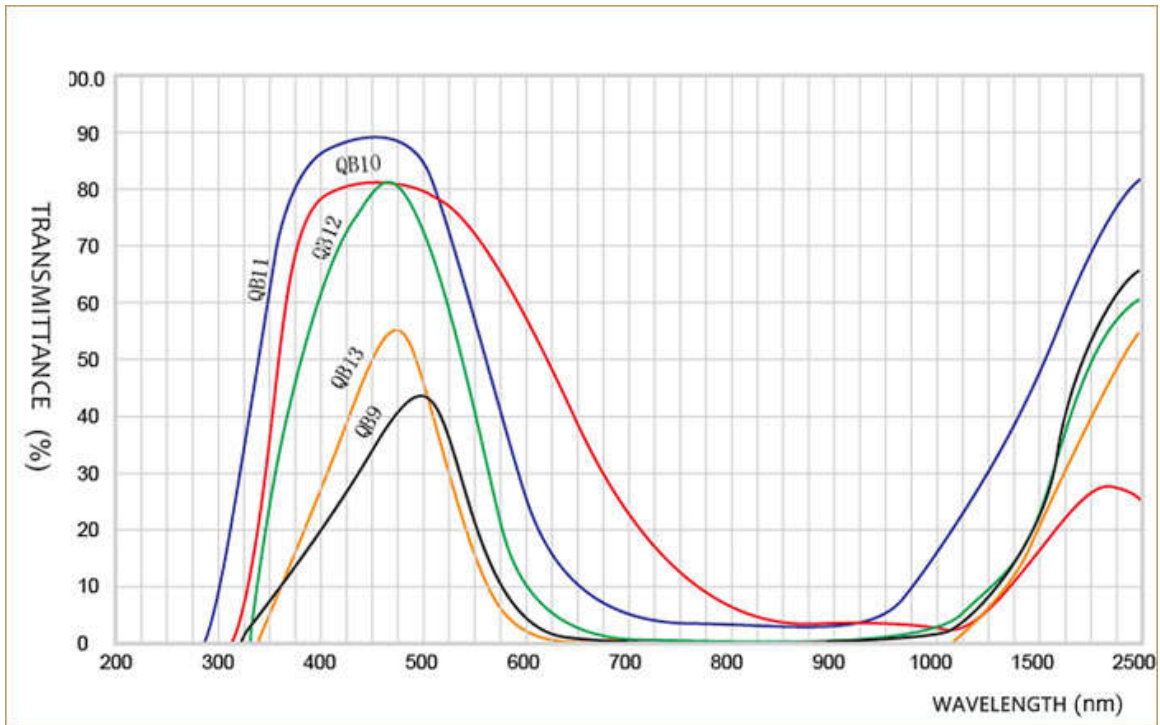

List Of Colored Glass