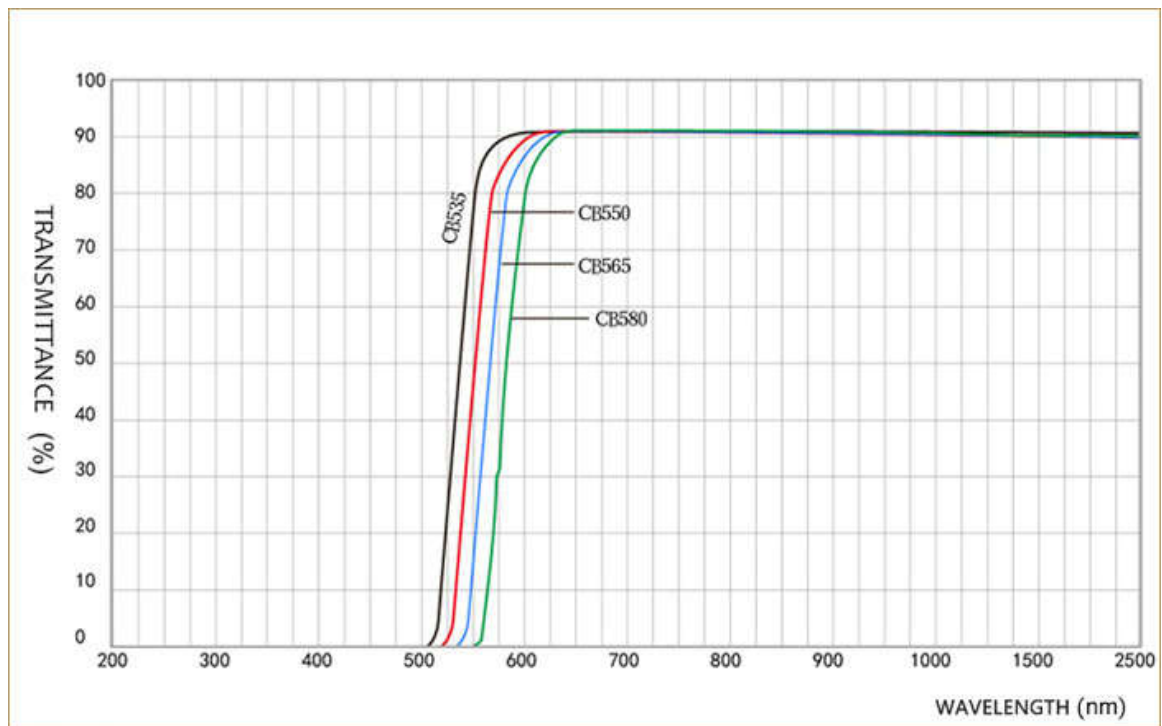

List Of Colored Glass

Type	Thickness (mm)	365(mm)	500(mm)	600(mm)	700(mm)	800(mm)	900(mm)	1000(mm)
SG4100	4	84.93	71.49	49.92	34.32	5.86	0.41	0.06

3. Transmittance

List Of Colored Glass

List Of Colored Glass