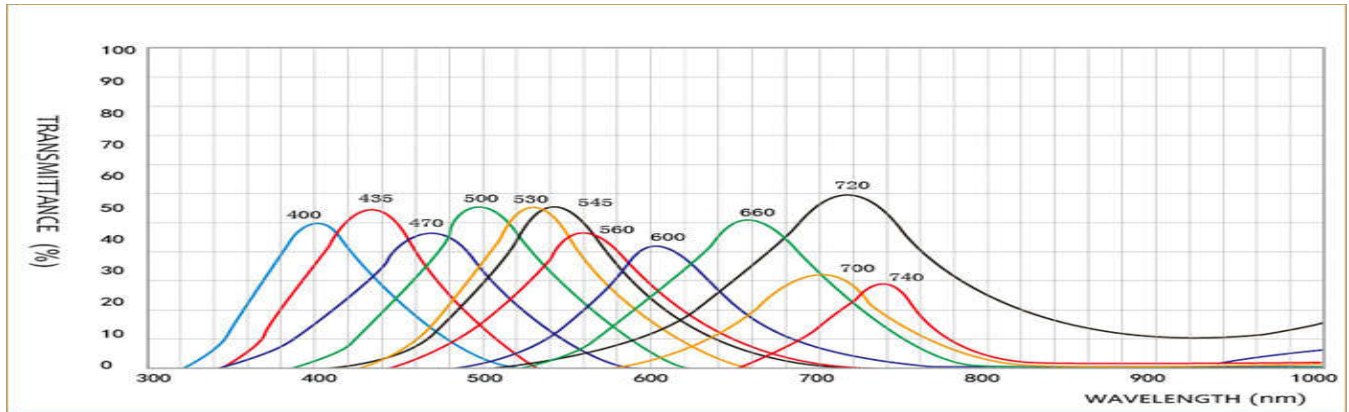

List Of Colored Glass

Spectrum Characteristic Curve of Band-Pass Filter Glass

Technical Indexes

No.	Type	Maximum Transmissivity (TM/λnm)	Front Cut-off (T/λnm)	Behind Cut-off (T/λnm)	Half-peak Width (λ2-λ1)(nm)	Thickness (nm)
1	DTB400	>45/400+/-2	0/320+/-5	0/525+/-5	<90	2
2	DTB435	>48/435+/-2	0/340+/-5	<2.0/540+/-5	<100	4
3	DTB470	>40/470+/-2	0/340+/-5	0/600+/-5	<115	4
4	DTB500	>48/500+/-2	0/380+/-5	0/630+/-5	<100	4
5	DTB530	>48/530+/-2	0/420+/-5	0/670+/-5	<95	2
6	DTB545	>48/545+/-2	0/400+/-5	0/720+/-5	<100	4
7	DTB560	>40/560+/-2	0/435+/-5	0/725+/-5	<104	4
8	DTB600	>36/600+/-2	0/470+/-5	<1.0/800+/-5	<95	4
9	DTB660	>44/660+/-2	0/500+/-5	<2.0/800+/-5	<115	4
10	DTB700	>28/700+/-2	<0.5/570+/-5	<2.0/820+/-5	<95	4
11	DTB720	>50/720+/-2	0/500+/-5	<9.0/900+/-5	<140	4
12	DTB740	>25/740+/-2	0/650+/-5	<4.0/900+/-5	<85	4