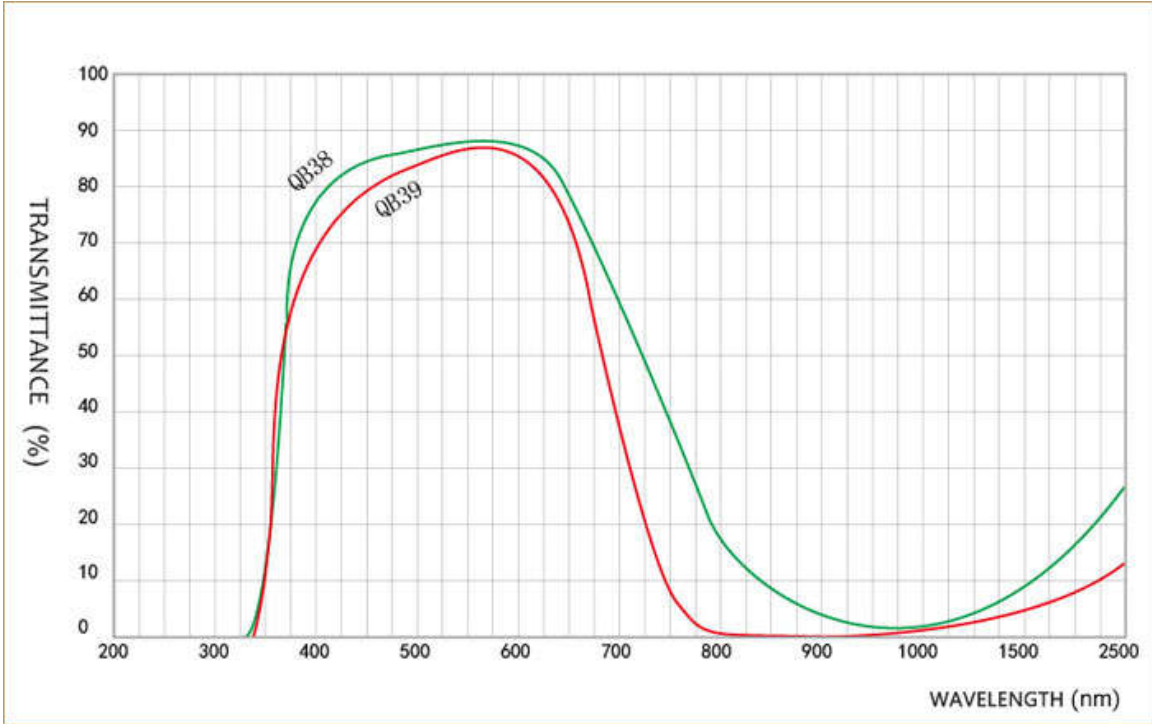

List Of Colored Glass